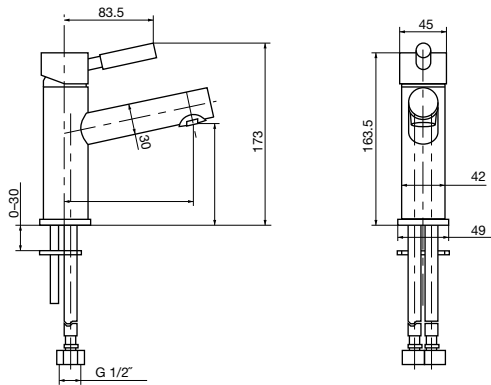

1500 series mixers

basin mixer