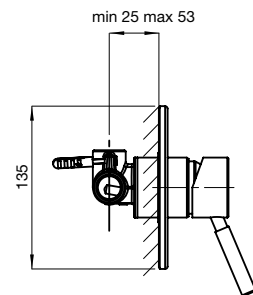

1500 series mixers

shower mixer with diverter

1550 series mixers