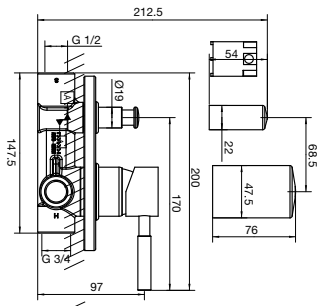

shower mixer with diverter