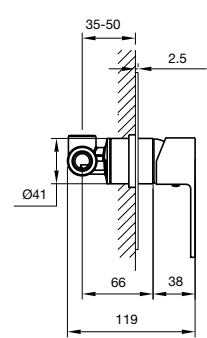

gooseneck sink mixer small

bath outlet

square gooseneck
sink mixer

pull out gooseneck
sink mixer

shower mixer
with diverter

shower mixer

bliss series mixers

powder room
basin mixer