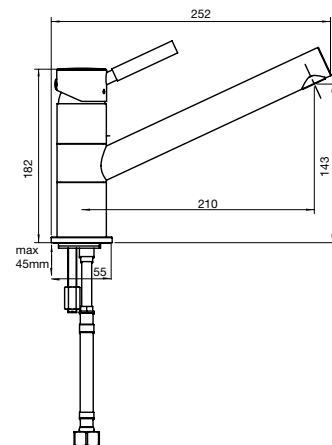

glass shelf
glass/chrome
500mm

toilet brush
chrome

towel ring
chrome
standard

toilet roll holder
chrome
square

double towel bar
chrome
550mm 660mm 760mm 900mm

towel bar
chrome
550mm 660mm 760mm 900mm

soap basket
chrome

basin mixer

extended basin mixer

shower mixer

sink mixer

gooseneck sink mixer

floor outlet

wall outlet

shower mixer with diverter