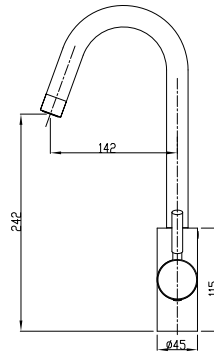

1550 series mixers

bath outlet

1700 series mixers

basin mixer