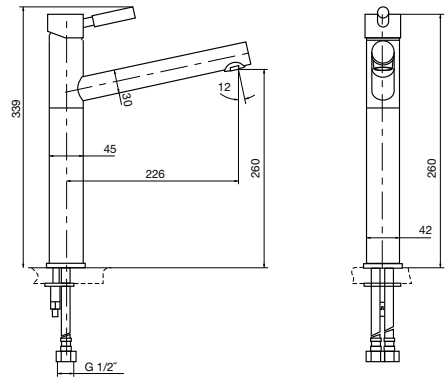

extended basin mixer