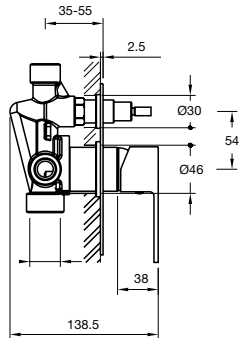

gooseneck sink mixer small

bath outlet

square gooseneck
sink mixer

pull out gooseneck
sink mixer

shower mixer
with diverter

shower mixer

bliss series mixers

powder room
basin mixer