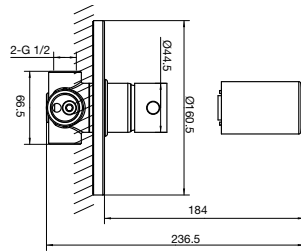

1500 series mixers

shower mixer with diverter

1550 series mixers