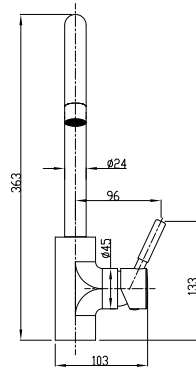

gooseneck sink mixer