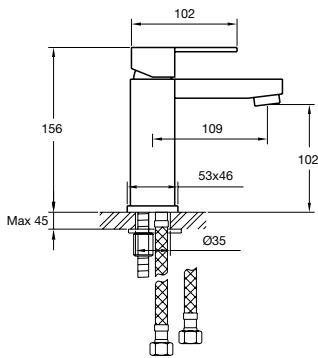

1700 series mixers

basin mixer