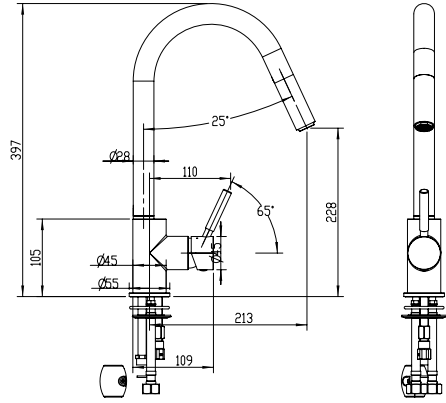

bath outlet

pull out gooseneck
sink mixer