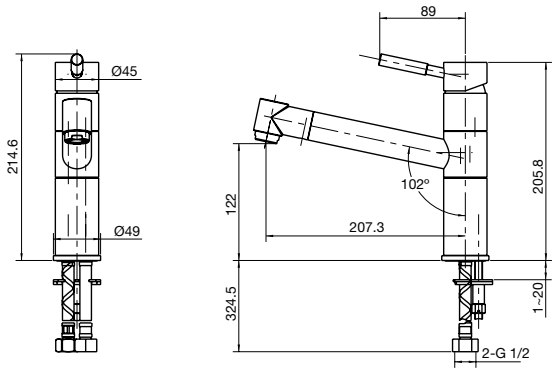

sink mixer

wall outlet

shower mixer with diverter