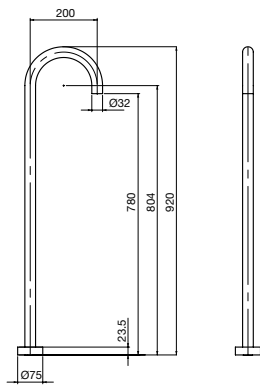

glass shelf
glass/chrome
500mm

toilet brush
chrome

towel ring
chrome
standard

toilet roll holder
chrome
square

double towel bar
chrome
550mm 660mm 760mm 900mm

towel bar
chrome
550mm 660mm 760mm 900mm

soap basket
chrome

basin mixer

extended basin mixer

shower mixer

sink mixer

gooseneck sink mixer

floor outlet

wall outlet

shower mixer with diverter