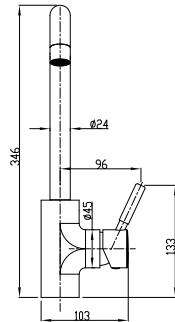

gooseneck sink mixer small