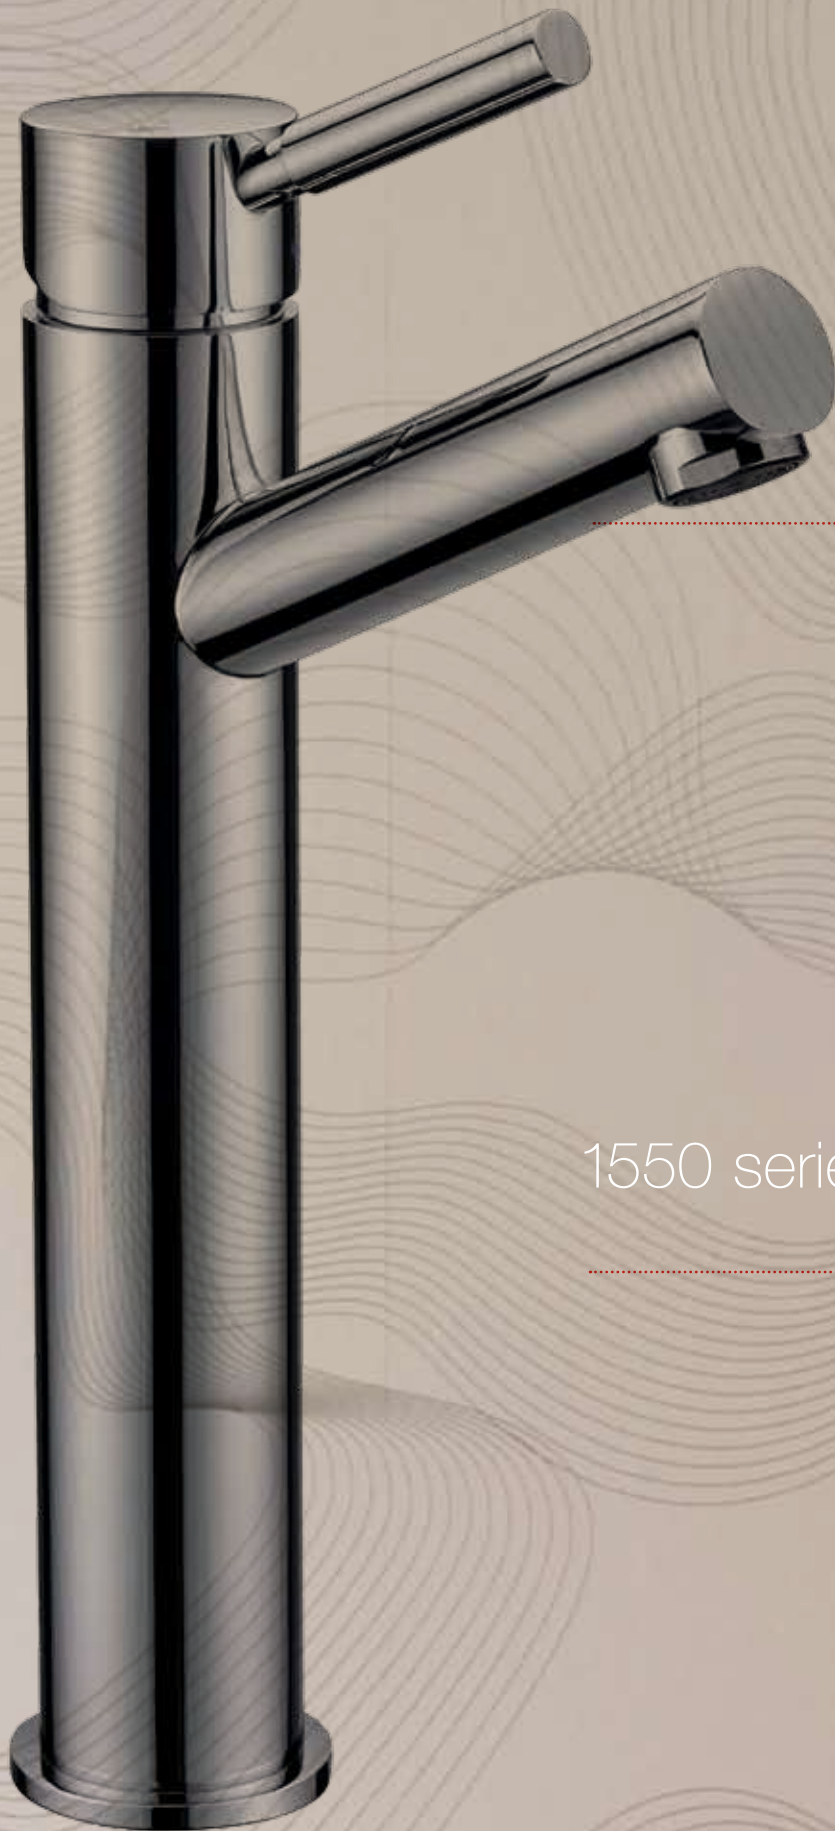

toilet brush
white

1550 series mixers