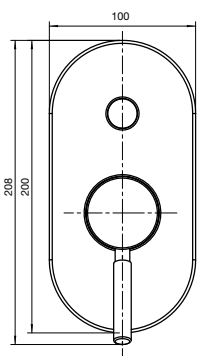

glass shelf
glass/chrome
500mm

toilet brush
chrome

towel ring
chrome
standard

toilet roll holder
chrome
square

double towel bar
chrome
550mm 660mm 760mm 900mm

towel bar
chrome
550mm 660mm 760mm 900mm

soap basket
chrome

basin mixer

extended basin mixer

shower mixer

sink mixer

gooseneck sink mixer

floor outlet

wall outlet

shower mixer with diverter