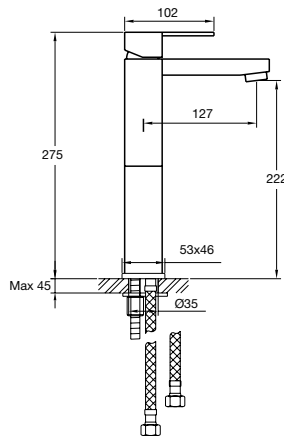

extended basin mixer