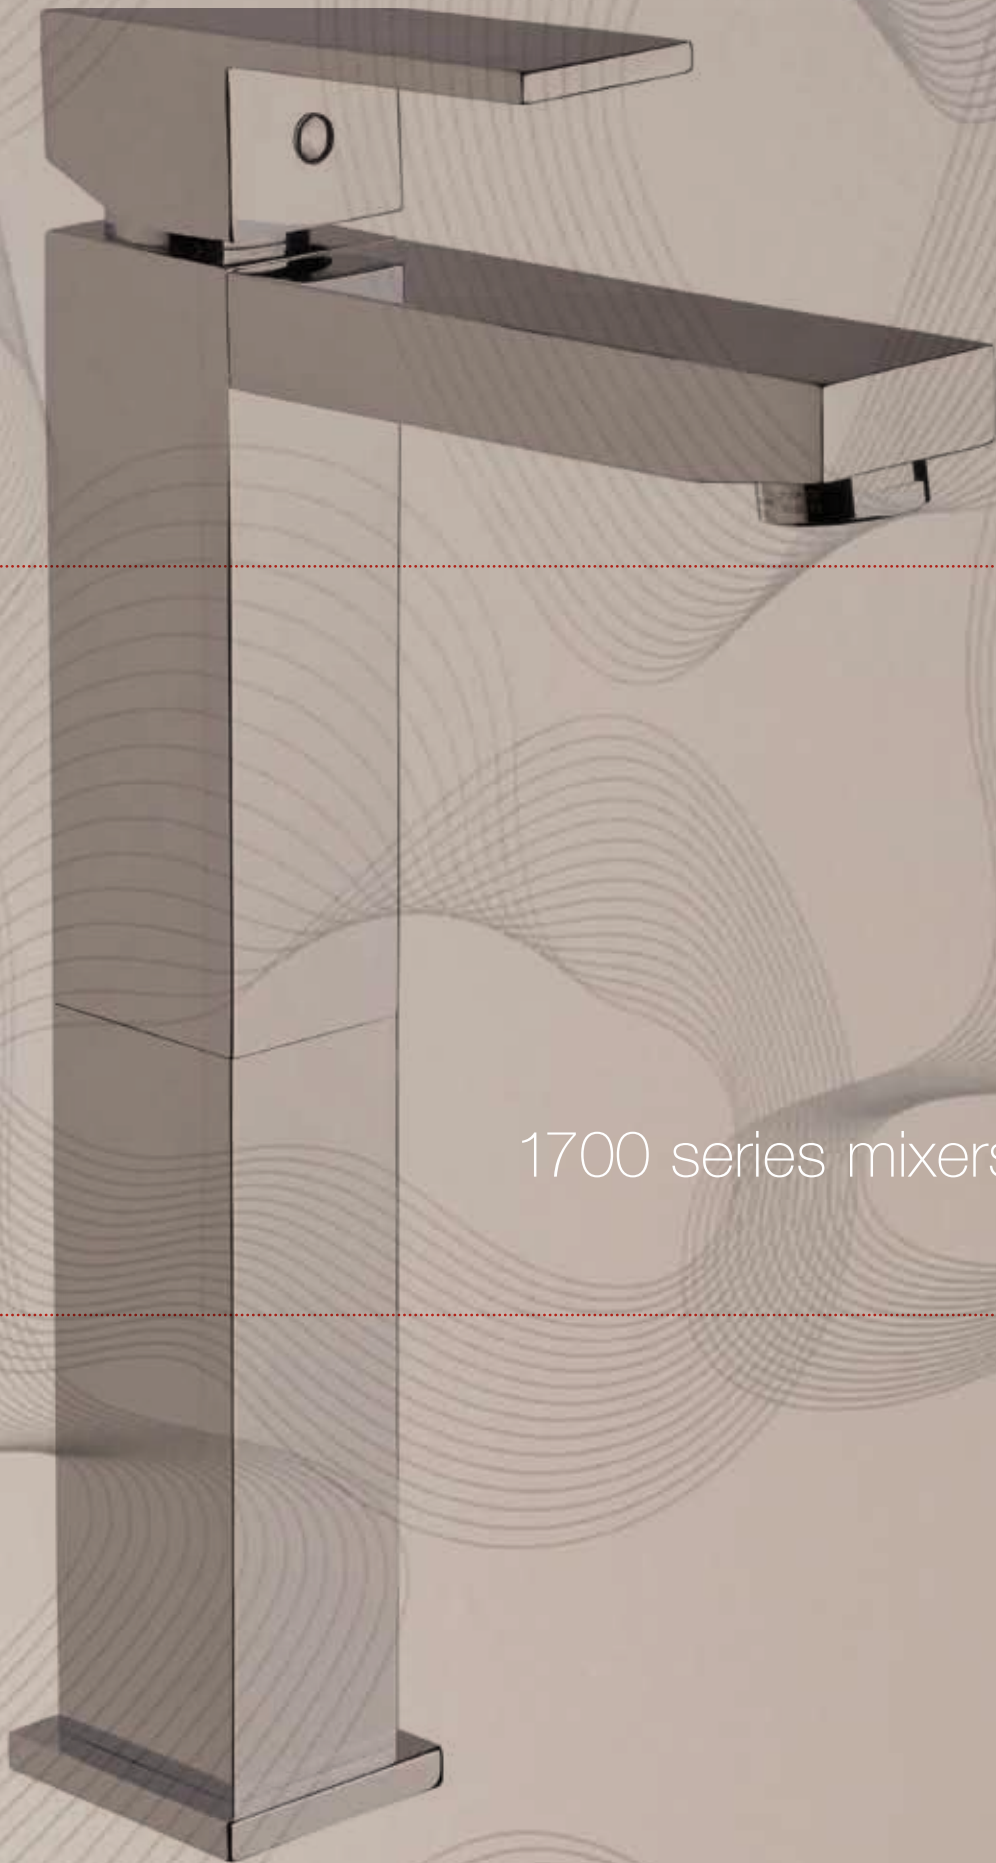

shower mixer
chrome

**shower mixer
with diverter**
chrome

**gooseneck sink
mixer large**
chrome
WELS: 4 star
7.5ltr/min

**gooseneck sink
mixer small**
chrome
WELS: 4 star
7.5ltr/min

1700 series mixers

**2 tier bath
towel rack**
chrome
560mm wide x 225mm deep