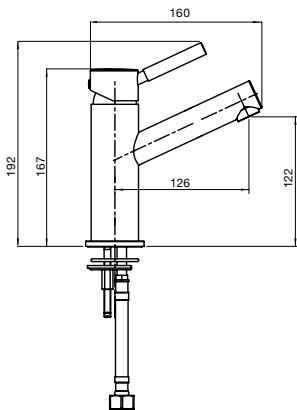

1550 series mixers

basin mixer