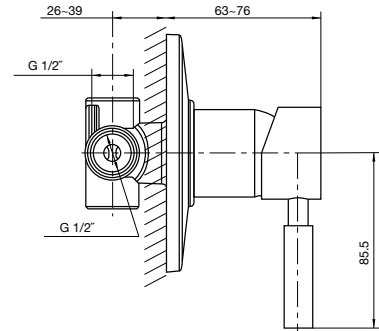

shower mixer