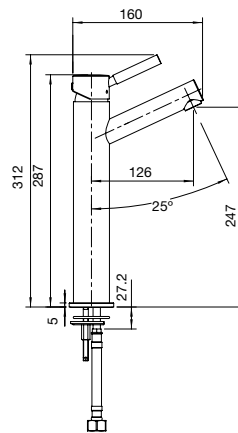

extended basin mixer