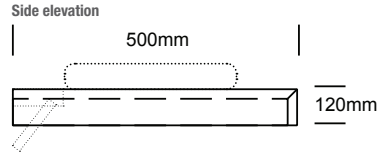

Bench

Available in:

Length: 600mm, 750mm, 900mm, 1050mm, 1200mm

Depth: 500mm / Height: 120mm

FEATURES

Conventional Medina & Oasis units equipped with load capable silver metal-sided drawers with SmooV soft-close system, graphite interior and LED illumination.