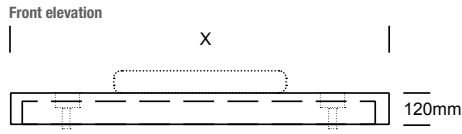

Bench

Available in:

Length: 600mm, 750mm, 900mm, 1050mm, 1200mm

Depth: 500mm / Height: 120mm

FEATURES

Conventional Medina & Oasis units equipped with load capable silver metal-sided drawers with SmooV soft-close system, graphite interior and LED illumination.

Desire MKII, Essence MKII & All-drawer units equipped with architectural soft-close drawers with graphite interior and LED illumination.

Conventional units supplied with Smart Bin.

*Batteries not included