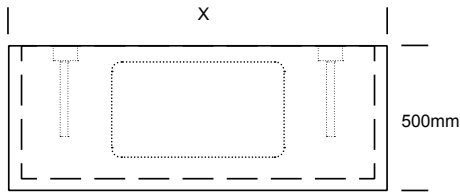

Bench

Available in:

Length: 600mm, 750mm, 900mm, 1050mm, 1200mm

Depth: 500mm / Height: 120mm

FEATURES

Conventional Medina & Oasis units equipped with load capable silver metal-sided drawers with SmooV soft-close system, graphite interior and LED illumination.