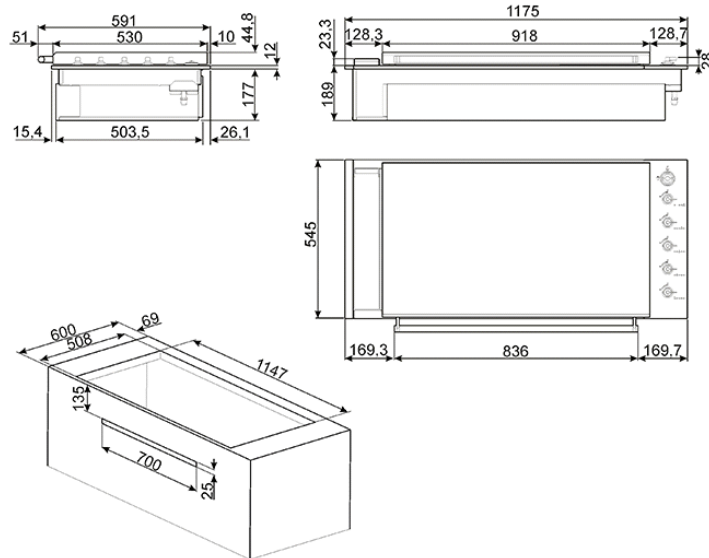

Smeg built-in barbecue with flat lid
EAN13: 8017709182205

- finish • • AISI 316 Marine Grade stainless steel on all outer surfaces • • AISI 304 Commercial Grade stainless steel on all cooking surfaces • size • 1175W x 545D x 57H • features • • stainless steel interlocking grill system • • stainless steel hotplate • • 5 stainless steel burners • • laser-etched control panel • gas output • NG: 67.5 MJ/hr, 1.0 kPa (over five burners) • ULPG: 72.0 MJ/hr, 2.75 kPa (over five burners) • Note: barbecue is preset for NG; ULPG conversion kit supplied • standard inclusions • 9V battery pack and AC power adaptor • warranty • five years parts and labour